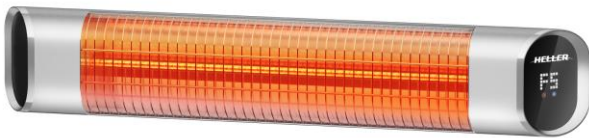

Infrared Outdoor Instant Heater 2000W

- 9 settings
- Wall mounted or Freestanding
(stand sold separately HIH20BASE)
- Remote control with 3AAA battery
- Anodized extruded aluminum alloy housing
- High rated aluminum reflector
- Golden carbon fiber tube
- Splash water protected (IP65)
- 1.5m plug-in cord
- Dimensions: w91.1 x d10.5 x h13cm

www.gafcontrol.com.au

OPTIONAL:

Freestanding Heater
Base *(sold separately)*

- Height: 1.75m
- Base Width: 52cm
- Durable, strong & sturdy design
- Gloss black finish

Model No: HIH20BASE

APN: 9312737015747